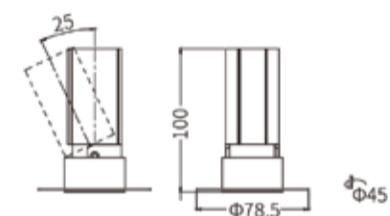

## Single Line Diagram

Serna Ajustable TL 35

Serna Ajustable TL 45

Serna Ajustable TL 55

### SERNA ADJUSTABLE TL- 35

System Power	Dimension
5W	Dia- 35mm Height- 80mm

### SERNA ADJUSTABLE TL- 45

System Power	Dimension
7W	Dia- 45mm Height- 100mm

### SERNA ADJUSTABLE TL- 55

System Power	Dimension
10W	Dia- 55mm Height- 106.5mm
15W	Dia- 55mm Height- 136.5mm