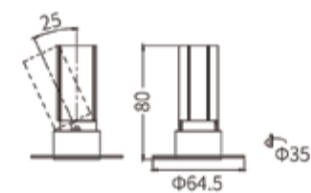

divinity lights

Quick Info

CRI $\geq$ 90
3000K, 4000K, 5700K
Tunable White 2700-6500K
ON-OFF/ ON-OFF (FLICKER FREE)
DALI-2 DT6 / DALI-2 DT8/ DALI +
SDCM < 3
Lens & Reflector
L70 @ 50,000h
Aluminium Die-cast

Type

Recessed

Single Line Diagram

Serna Ajustable TL 35

Serna Ajustable TL 45