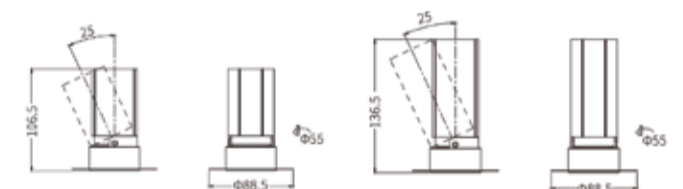

## Single Line Diagram

Serna Ajustable TL 35

Serna Ajustable TL 45

Serna Ajustable TL 55

### SERNA ADJUSTABLE TL- 35

System Power	Dimension
5W	Dia- 35mm Height- 80mm

### SERNA ADJUSTABLE TL- 55

System Power	Dimension
10W	Dia- 55mm Height- 106.5mm
15W	Dia- 55mm Height- 136.5mm